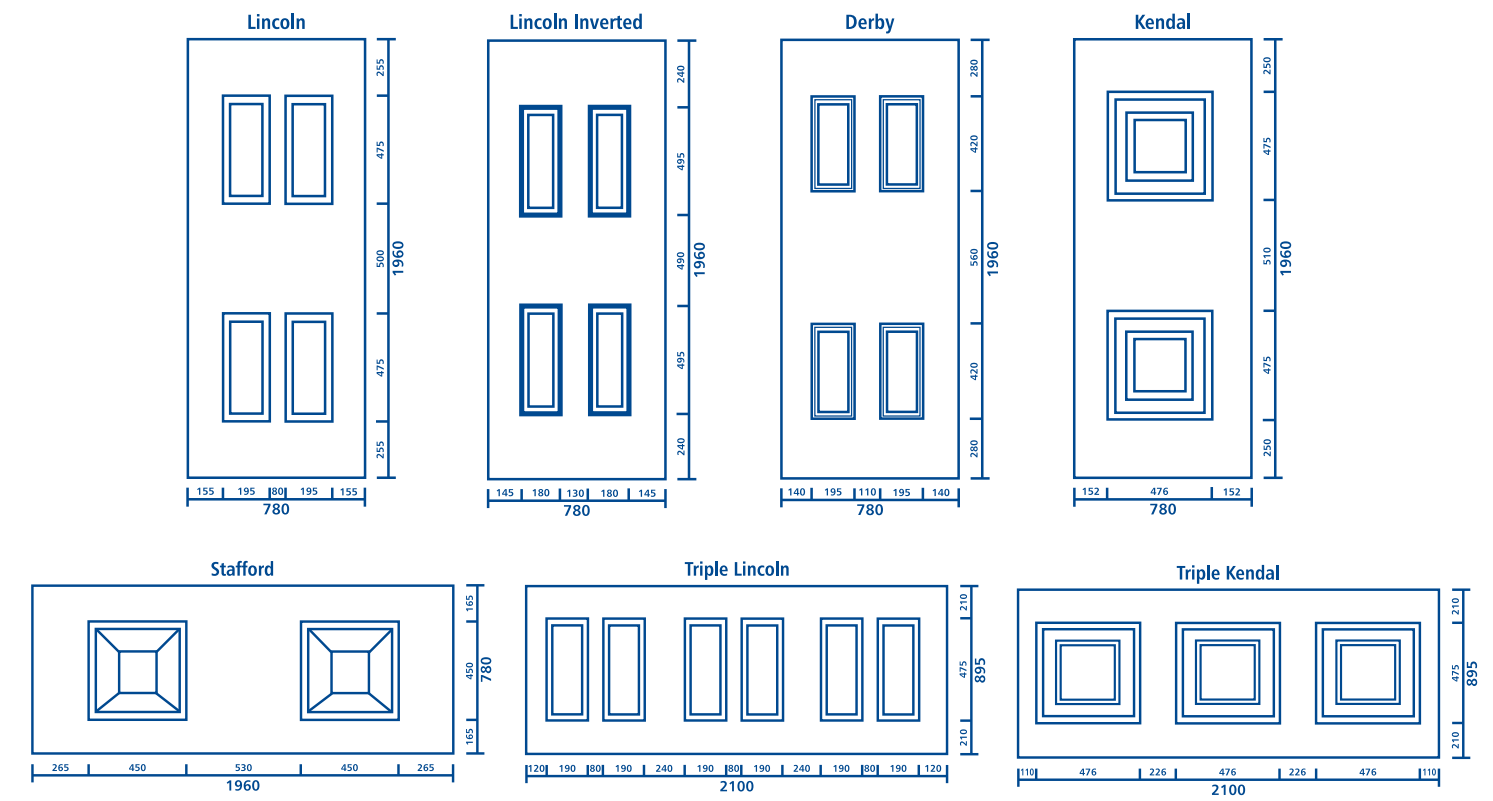

Impressions Dimensions Sheet

Door Panels

Side Panels

Quarter Panels

Half Panels

Conservatory Panels

Rocal

Atherton Way • Ancholme Business Park
 Brigg • North Lincolnshire • DN20 8AR
Tel 01652 659259 • **Fax** 01652 650983
Email enquiries@rocal.co.uk
www.rocal.co.uk