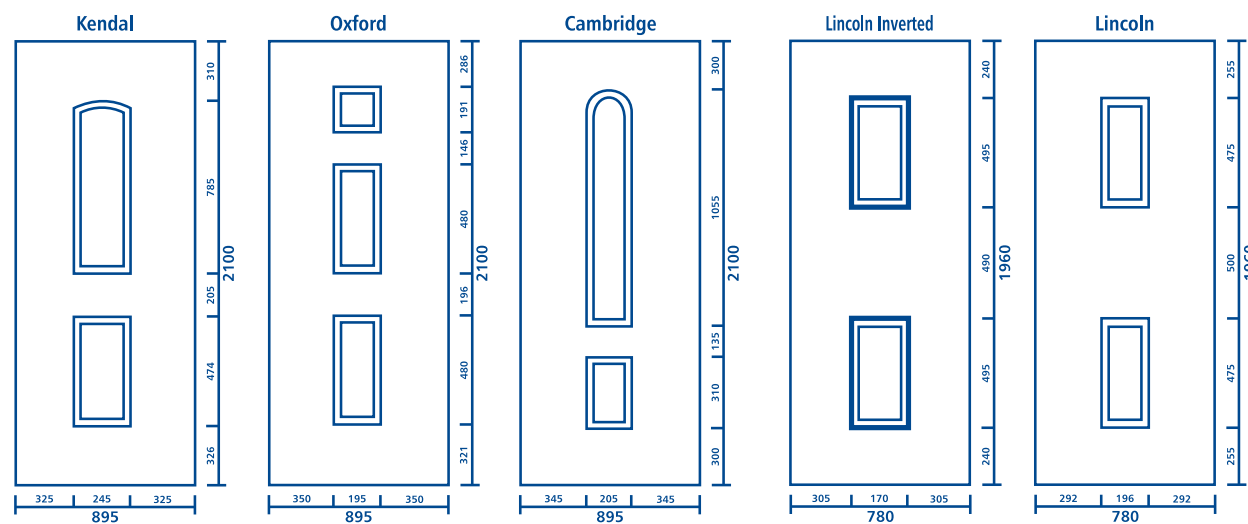

Impressions Dimensions Sheet

Door Panels

Side Panels

Quarter Panels

Half Panels

Conservatory Panels

Rocal

Atherton Way • Ancholme Business Park
 Brigg • North Lincolnshire • DN20 8AR
Tel 01652 659259 • **Fax** 01652 650983
Email enquiries@rocal.co.uk
www.rocal.co.uk