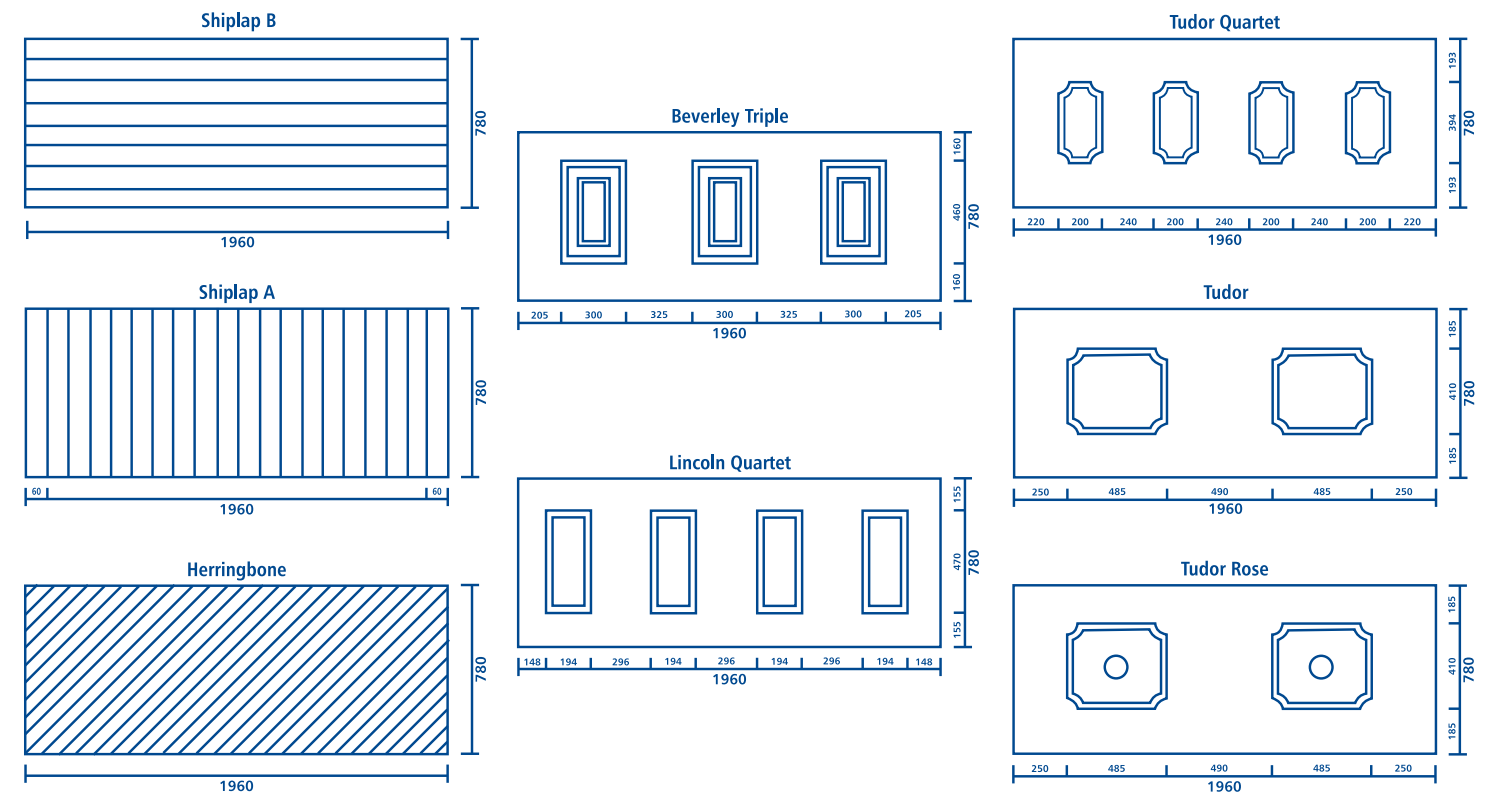

Impressions Dimensions Sheet

Door Panels

Side Panels

Quarter Panels

Half Panels

Conservatory Panels

Rocal

Atherton Way • Ancholme Business Park
 Brigg • North Lincolnshire • DN20 8AR
Tel 01652 659259 • **Fax** 01652 650983
Email enquiries@rocal.co.uk
www.rocal.co.uk