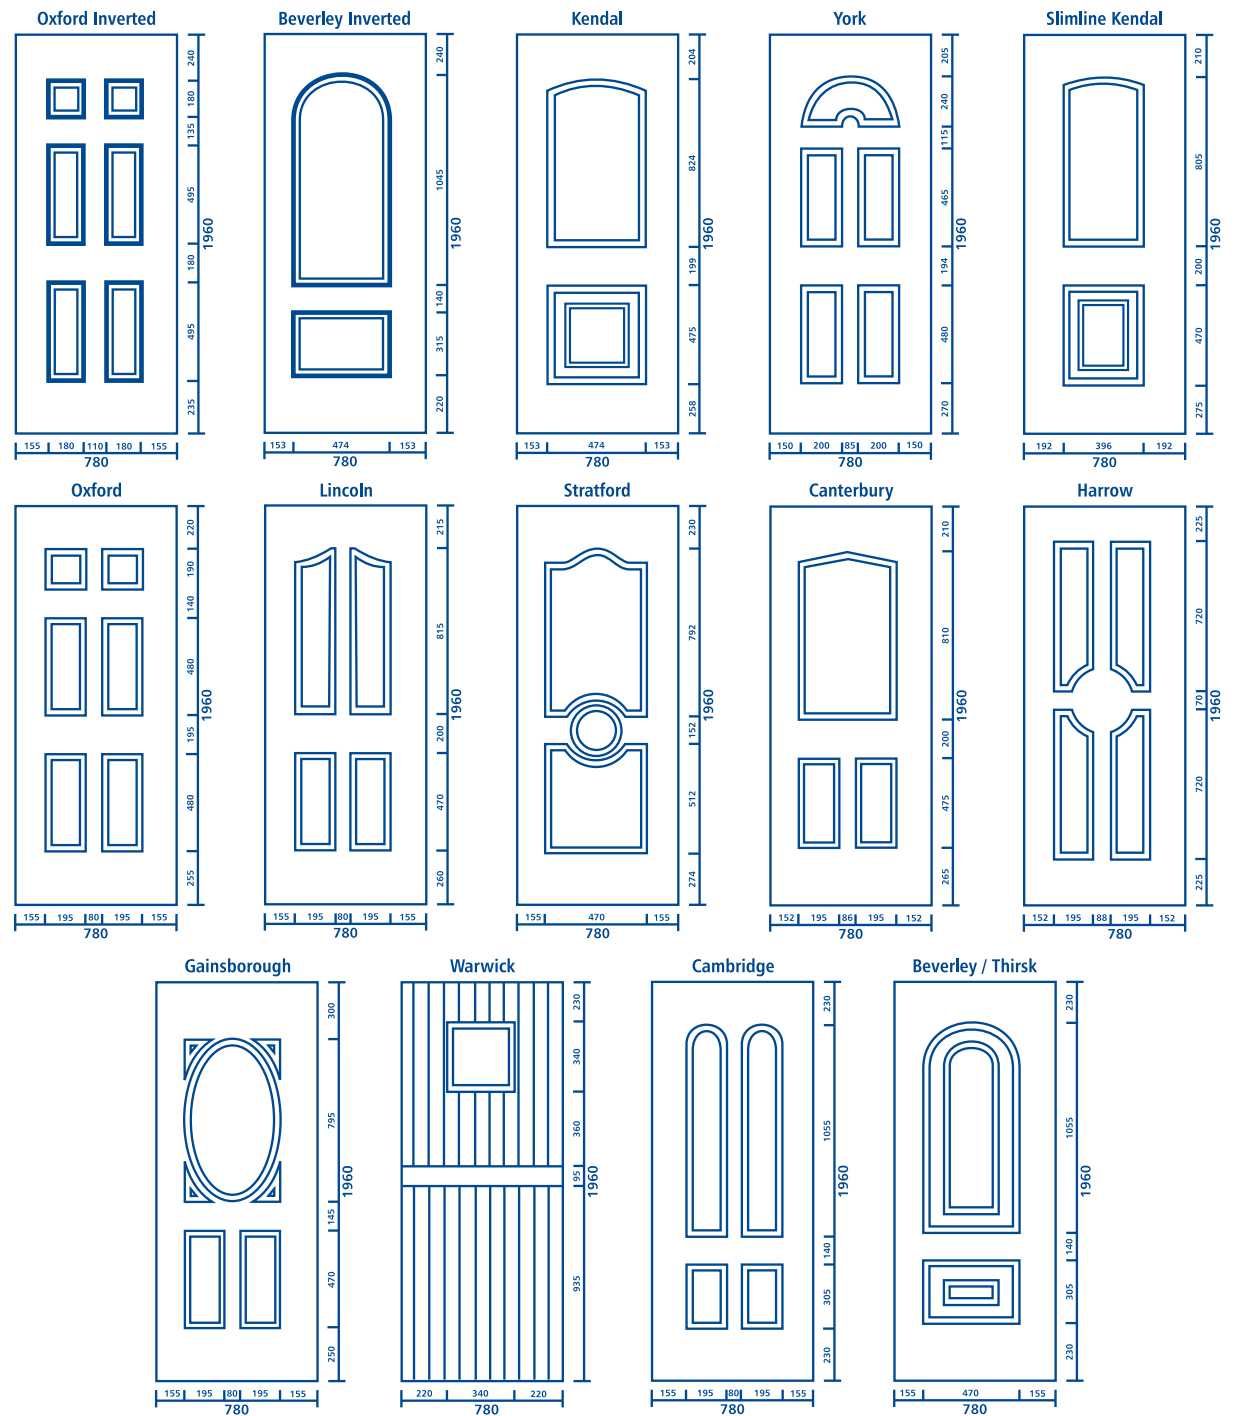

Impressions Dimensions Sheet

Door Panels

Side Panels

Quarter Panels

Half Panels

Conservatory Panels

Rocal

Atherton Way • Ancholme Business Park
 Brigg • North Lincolnshire • DN20 8AR
Tel 01652 659259 • **Fax** 01652 650983
Email enquiries@rocal.co.uk
www.rocal.co.uk