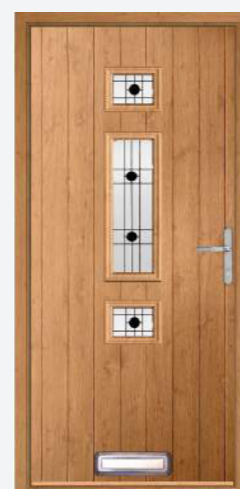

Esk
Harmony / Irish Oak