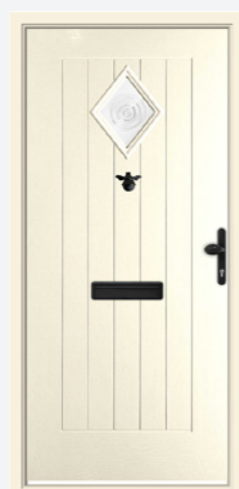

Nab
Harmony / Pearl Grey

Rushmore
Spring / Chartwell Green

Sanford Georgian
Satin / Irish Oak

Bruce
Comete / Pearl Grey

Cleeve
Bullion / Cream

Esk
Harmony / Irish Oak

Hallin
Clarence / Sage

Stanley
Bullion / Golden Oak