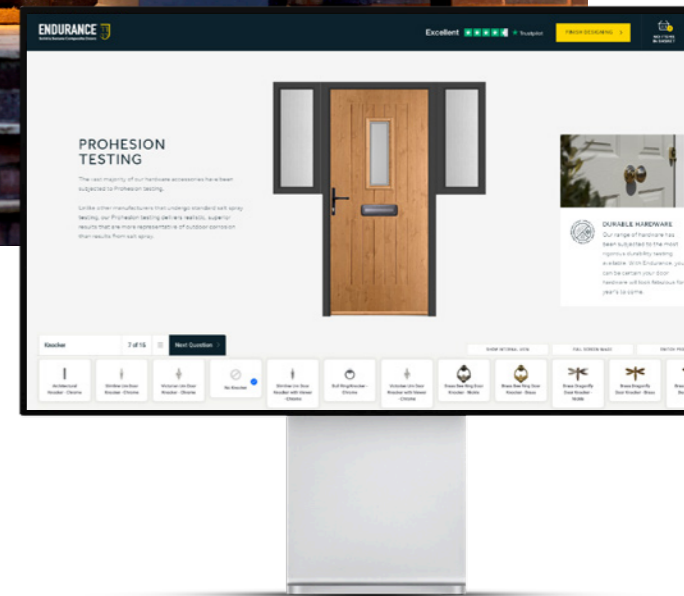

**VICKY,
DERBY**

DESIGN THE DOOR OF YOUR DREAMS

Take the guess work out of creating your dream entrance with our innovative Virtual Home Door Designer.

Take a picture of your home and you'll be able to try our full range of different door designs, colours and glazing options to create a realistic vision of your finished entrance. Visit endurancedoors.co.uk or scan the code below on your Smartphone to design your dream door today.