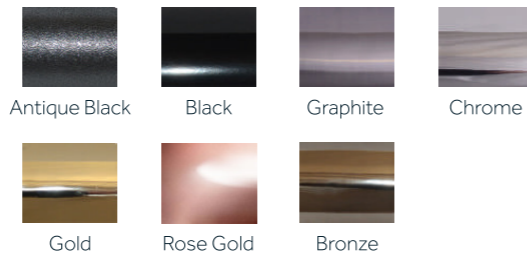

* Rose Gold is available in the Lever/ Lever handle and Letterplate only.

HERITAGE RANGE

HANDLES

Heritage Lever / Lever Handle Heritage Lever / Lever Pad Pull Knob Finger Pull

KNOCKERS

The Heritage bullring knocker is the final finishing touch to an elegant front door, and has the feel of durability and quality.