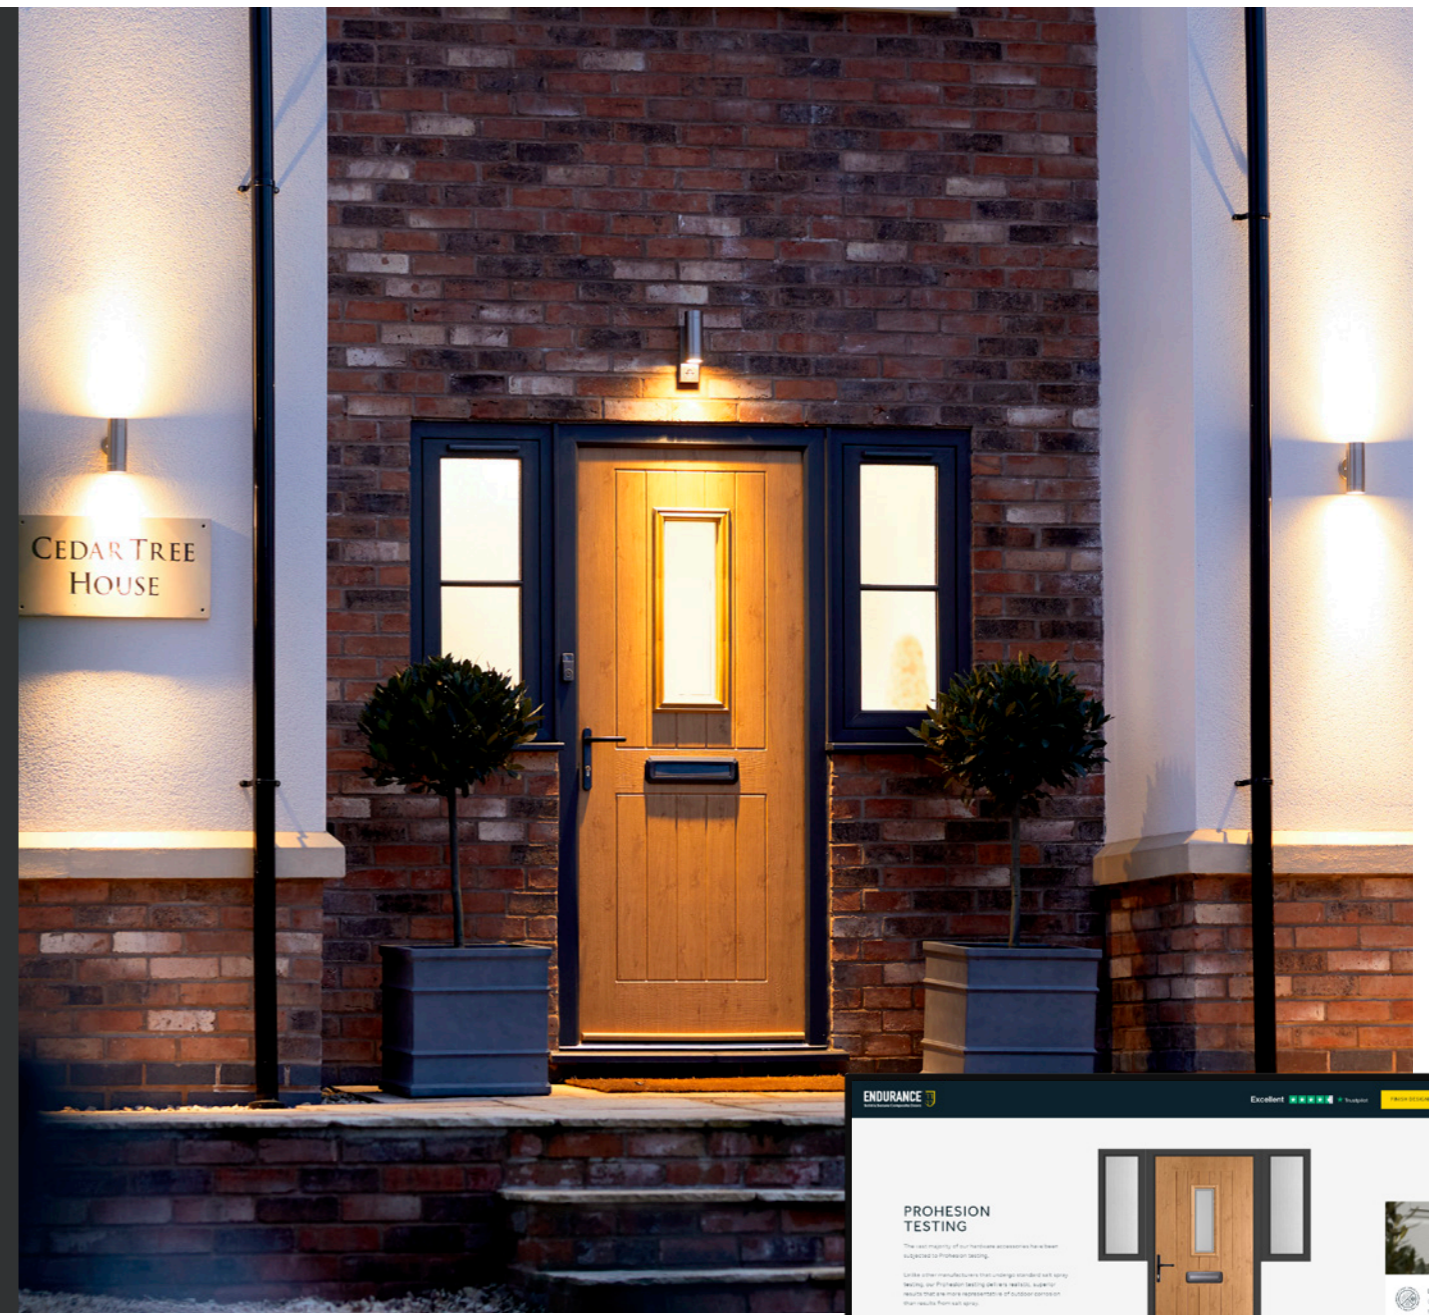

DESIGN THE DOOR OF YOUR DREAMS

Take the guess work out of creating your dream entrance with our innovative Virtual Home Door Designer.

Take a picture of your home and you'll be able to try our full range of different door designs, colours and glazing options to create a realistic vision of your finished entrance. Visit endurancedoors.co.uk or scan the code below on your Smartphone to design your dream door today.