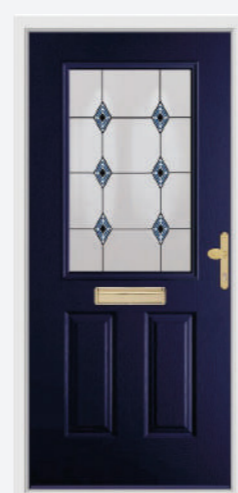

Scafell
Clarence / Duck Egg

Eiger
Elegance / Racing Green

Etna
Deco / Sage

Hope
Spring / Chartwell Green

Lingmell
Riviera / Duck Egg

Snowdon
Diamonte / French Navy

Snowdon Georgian
Satin / Raven Black

Tate
Deco / Pearl Grey